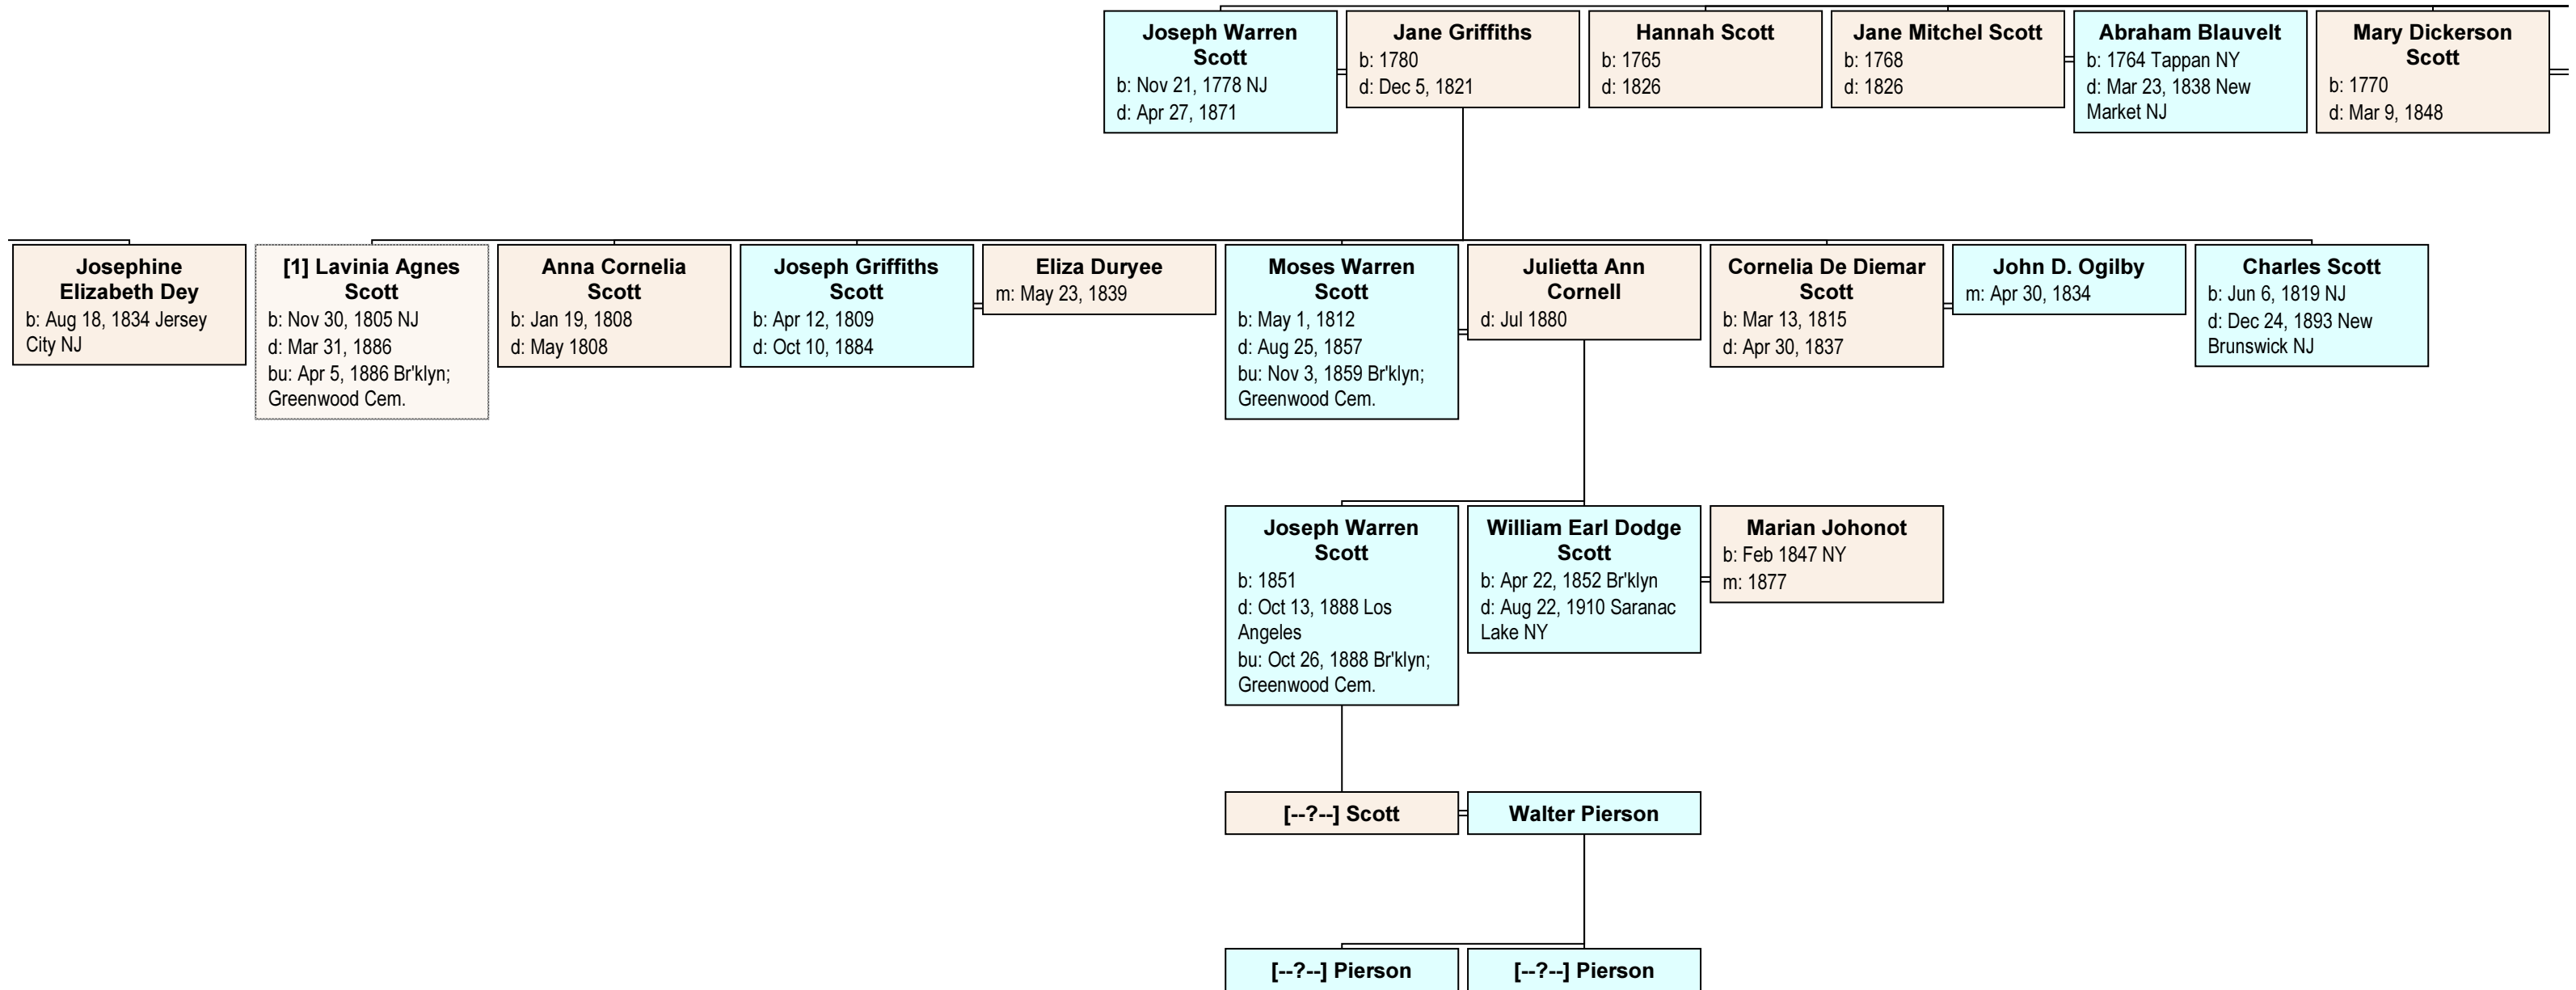

Family Chart for hony Dey

Moses Scott
b: 1738 Bucks Co. PA
d: Dec 28, 1821 New Brunswick NJ

Anna Johnson
b: 1745
d: Aug 7, 1833

Charles Smith
d: 1848

Phoebe Scott
b: 1772
d: 1839

Margaret Scott
b: 1774
d: 1785

Anna Johnson Scott
b: Apr 12, 1789
d: Jun 3, 1851

E. Fitz Randolph Smith
b: 1786
d: 1865

[--?--] Scott

Eliza Scott

Peter P. Rouse
m: Jun 4, 1822
d: Jun 4, 1833 Br'klyn

Joseph Warren Scott
d: Bef. Nov 1778