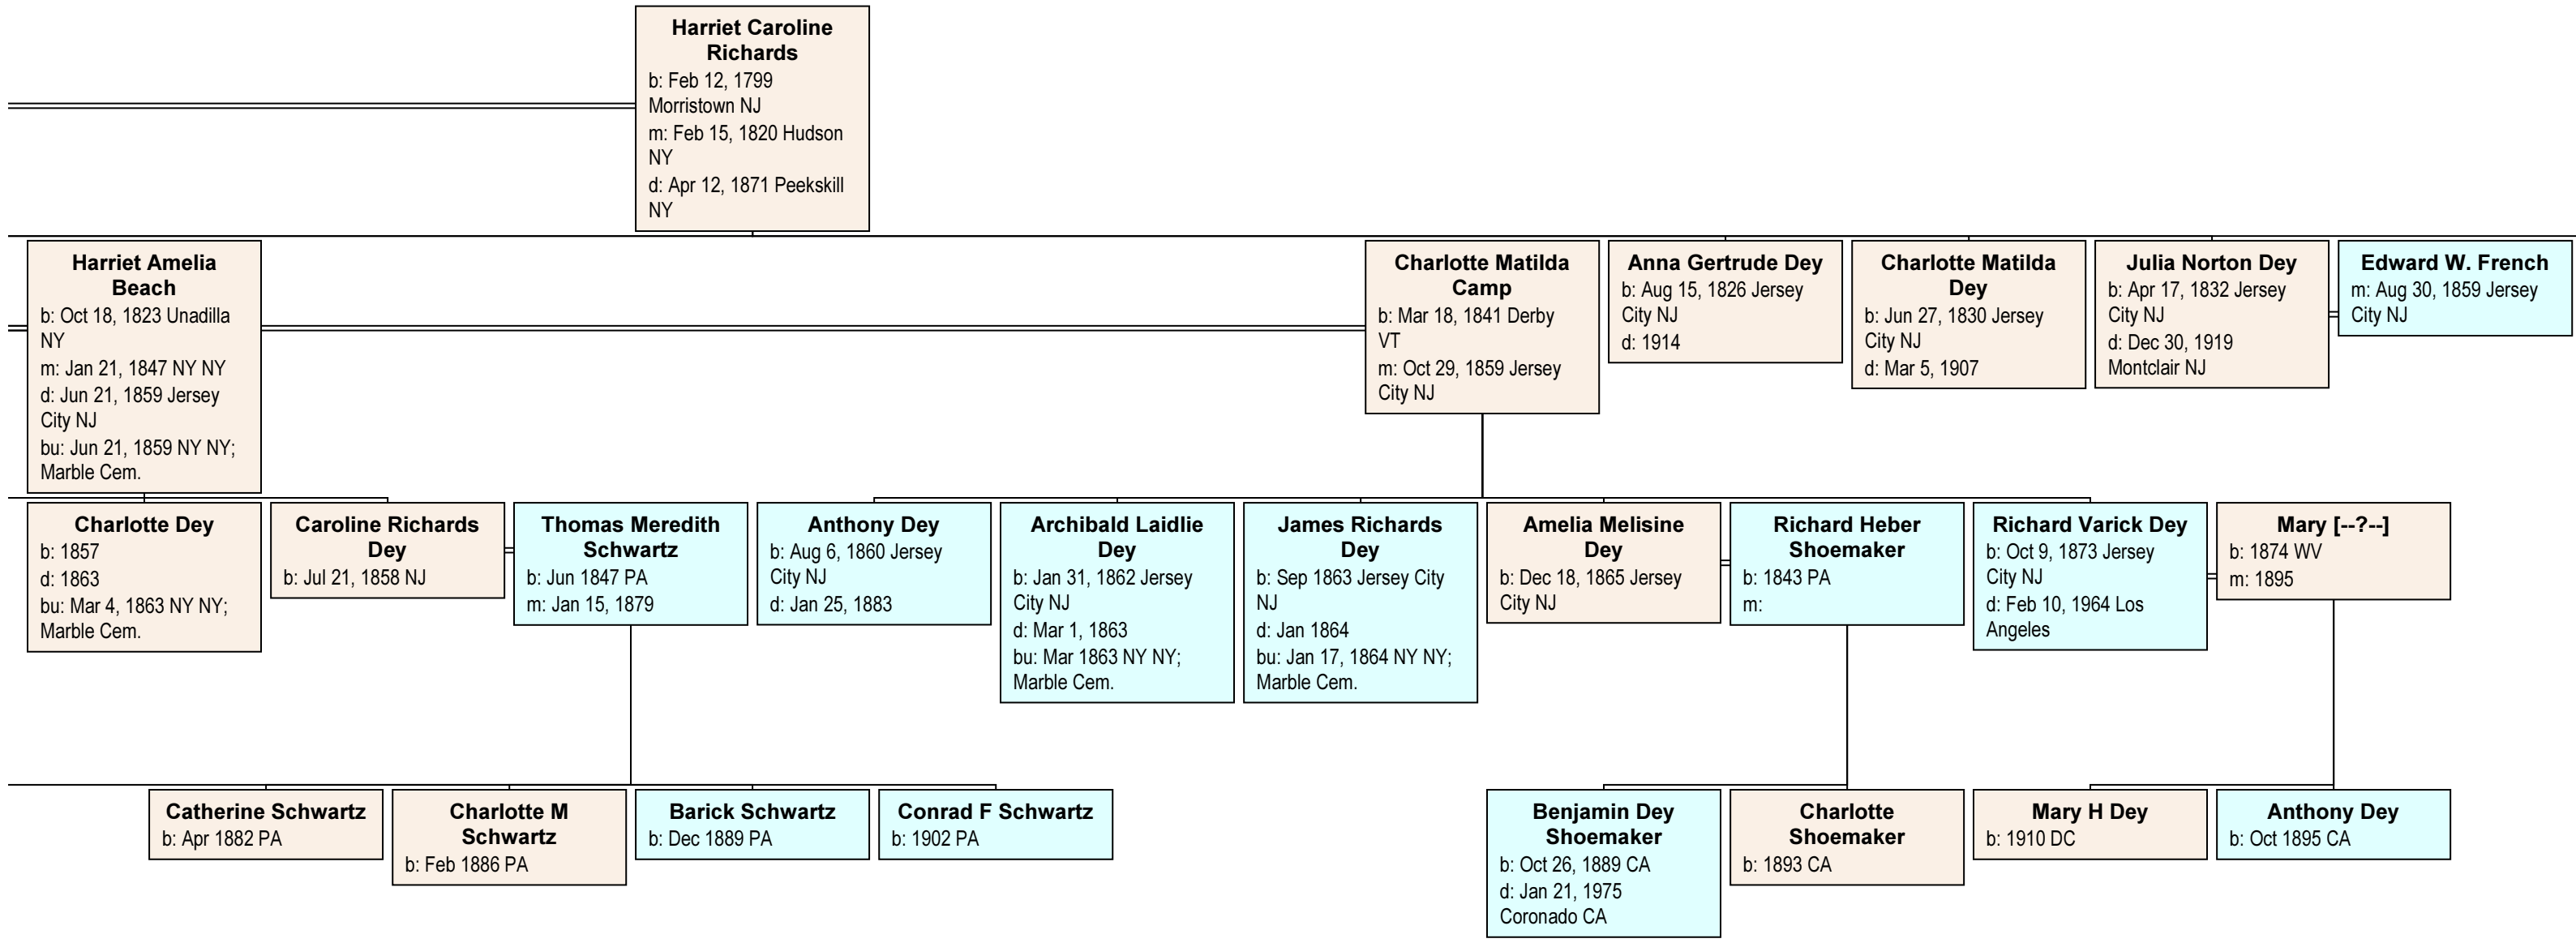

Family Chart for hony Dey

Moses Scott
b: 1738 Bucks Co. PA
d: Dec 28, 1821 New Brunswick NJ

Anna Johnson
b: 1745
d: Aug 7, 1833

Charles Smith
d: 1848

Phoebe Scott
b: 1772
d: 1839

Margaret Scott
b: 1774
d: 1785

Anna Johnson Scott
b: Apr 12, 1789
d: Jun 3, 1851

E. Fitz Randolph Smith
b: 1786
d: 1865

[--?--] Scott

Eliza Scott

Peter P. Rouse
m: Jun 4, 1822
d: Jun 4, 1833 Br'klyn

Joseph Warren Scott
d: Bef. Nov 1778