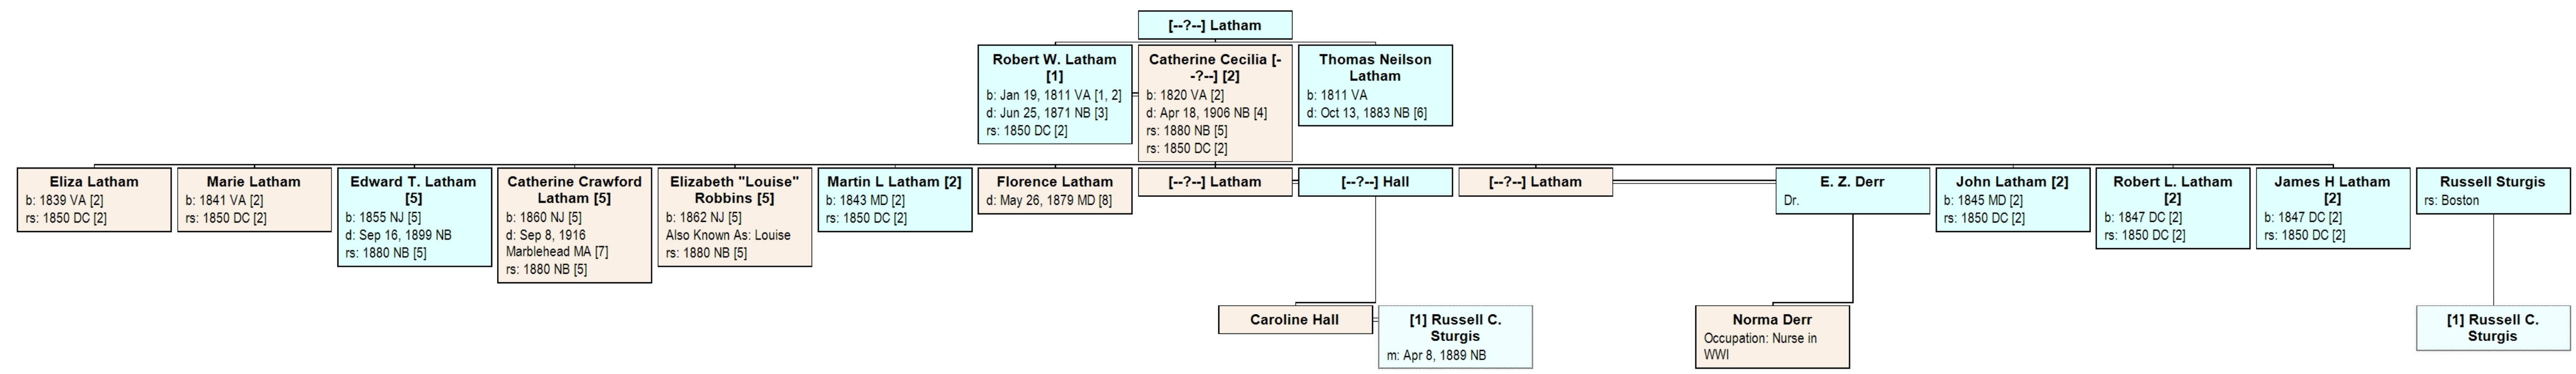

Extended Family Chart for  
Robert W. Latham

Tuesday, June 14, 2011

Sources

1. Ancestry.com, U.S. Passport Applications, 1795-1925 (Provo, UT, USA, Ancestry.com Operations, Inc., 2007), www.ancestry.com, Database online.
2. Ancestry.com, 1850 United States Federal Census (Provo, UT, USA, Ancestry.com Operations, Inc., 2009), www.ancestry.com, Database online. Year: 1850; Census Place: Washington Ward 4, Washington, District of Columbia; Roll: M432\_56; Page: 253A; Image:.
3. New York Herald, June 27, 1871.
4. New York Evening Post, April 19, 1906.
5. Ancestry.com and The Church of Jesus Christ of Latter-day Saints, 1880 United States Federal Census (Provo, UT, USA, Ancestry.com Operations Inc, 2010), www.ancestry.com, Database online. Year: 1880; Census Place: New Brunswick, Middlesex, New Jersey; Roll: 790; Family History Film: 1254790; Page: 122B; Enumeration District: 125; Image: 0086.
6. New York Daily Tribune, Oct. 15, 1883.
7. NYTimes, September 9, 1916.
8. New York Herald, May 29, 1879.