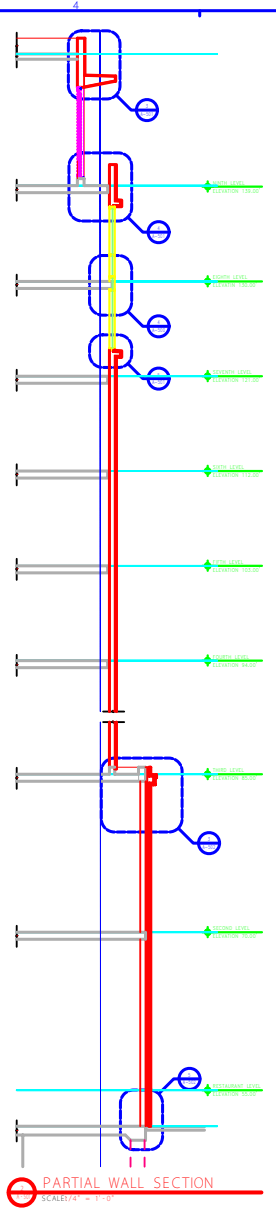

**DETAIL**  
SCALE: 1/2" = 1'-0"

**DETAIL**  
SCALE: 1/2" = 1'-0"

**DETAIL**  
SCALE: 1/2" = 1'-0"

**PARTIAL WALL SECTION**  
SCALE: 1/2" = 1'-0"

**PARTIAL NORTH ELEVATION**  
SCALE: 1/2" = 1'-0"

C. M. M. | ARCHITECTURE INTERIOR DESIGN  
 1000 WEST 10TH STREET, SUITE 200, DENVER, CO 80202 | TEL: 303.733.1000 | WWW.CMMARCHITECTS.COM

**HELDRICH PLAZA**  
 NEW BRUNSWICK, NEW JERSEY