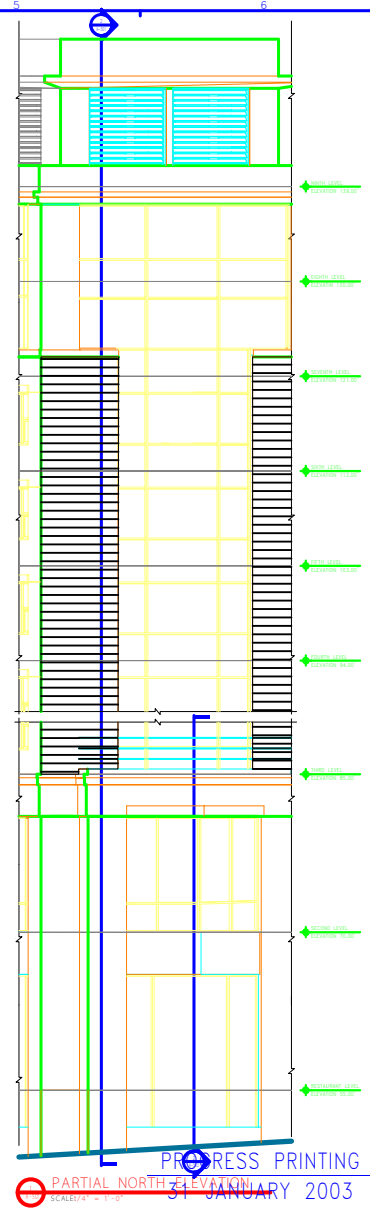

**DETAIL**  
SCALE: 1/2" = 1'-0"

**DETAIL**  
SCALE: 1/2" = 1'-0"

**DETAIL**  
SCALE: 1/2" = 1'-0"

**PARTIAL WALL SECTION**  
SCALE: 1/2" = 1'-0"

**PARTIAL NORTH ELEVATION**  
SCALE: 1/2" = 1'-0"

C. M. M. | ARCHITECTURE INTERIOR DESIGN  
 1000 WEST 10TH STREET, SUITE 200, DENVER, CO 80202 | TEL: 303.733.1000 | WWW.CMMARCHITECTS.COM

**HELDRICH PLAZA**  
 NEW BRUNSWICK, NEW JERSEY