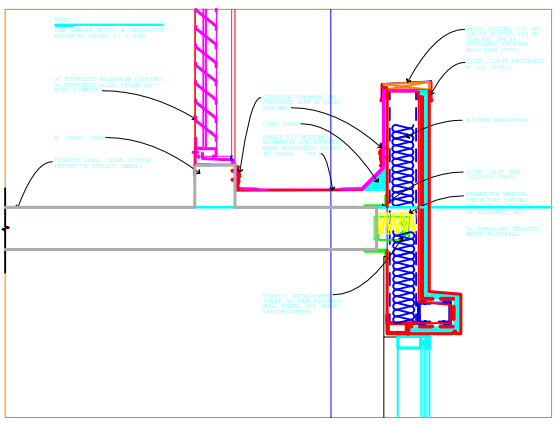

**DETAIL**  
SCALE: 1/2" = 1'-0"

**DETAIL**  
SCALE: 1/2" = 1'-0"

**DETAIL**  
SCALE: 1/2" = 1'-0"

**PARTIAL WALL SECTION**  
SCALE: 1/2" = 1'-0"

**PARTIAL NORTH ELEVATION**  
SCALE: 1/2" = 1'-0"

C. M. M. | ARCHITECTURE INTERIOR DESIGN  
 1000 WEST 10TH STREET, SUITE 200, DENVER, CO 80202 | TEL: 303.733.1000 | WWW.CMMARCHITECTS.COM